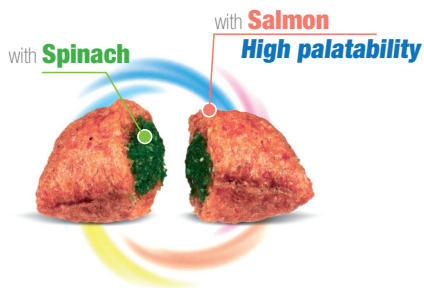

Crancy® PuffyDog SnackDogPlus

COMPLEMENTARY FOOD FOR ADULT DOGS

A crispy outer shell with salmon and tomato with a fresh spinach and yoghurt filling. A perfect choice for both tastiness and functionality. Fortified with 12 vitamins for your dog's health and wellbeing.

Instructions for proper use: Puffy Dog can be given at any time during the day. Always allow access to fresh clean water.

Composition: Cereals, Meat and animal derivatives, Oils and fats, Vegetable protein extracts, Fish and fish derivatives (Salmon min. 4%), Vegetables (tomato 0,15% and spinach 0,7%), Minerals, milk and milk derivatives (yoghurt 0,2%).

Analytical constituents: Crude protein: 23,0%; Crude oils and fats: 13,0%; Crude fibres: 3,0%; Crude ash: 6,0%.

Nutritional additives: Vitamin A: 6500 I.U./kg; Vitamin D3: 600; Vitamin E: 60 mg/Kg; Vitamin C: 20 mg/Kg; Vitamin B1: 2,1 mg/Kg; Vitamin B2: 2,4 mg/Kg; Vitamin B6: 1,5 mg/Kg; Vitamin B12: 0,03 mg/Kg; Vitamin H Biotin: 0,04 mg/Kg; Vitamin PP: 10 mg/Kg; D-Pantothenic acid: 5 mg/Kg; Ac. Folico: 0,9 mg/Kg.

Technological additives: Antioxidants, Preservatives.
Sensory additives: Colouring agents.

Complementary snacks

I live with my dog